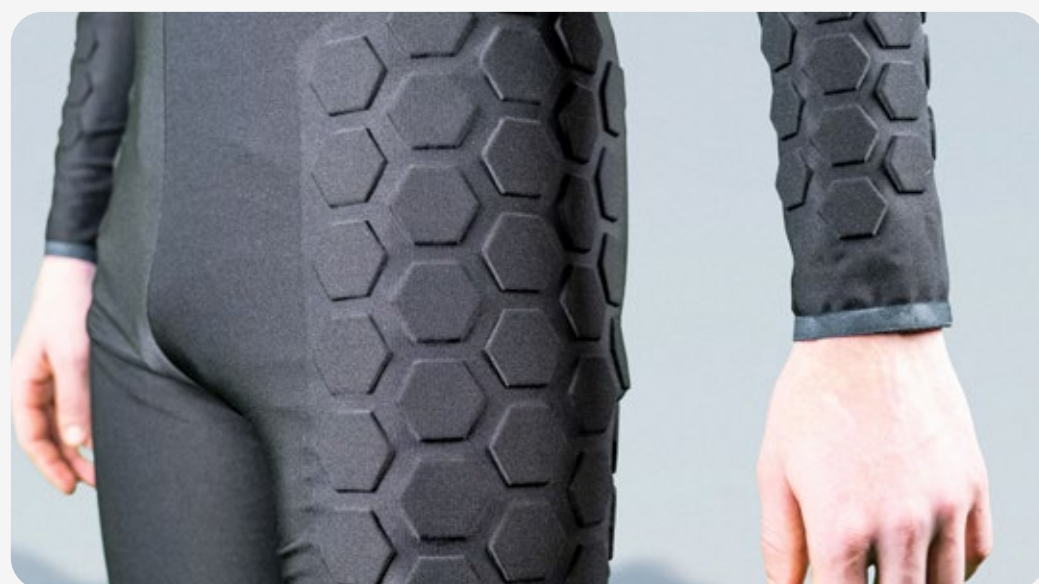

FINAL PRODUCT